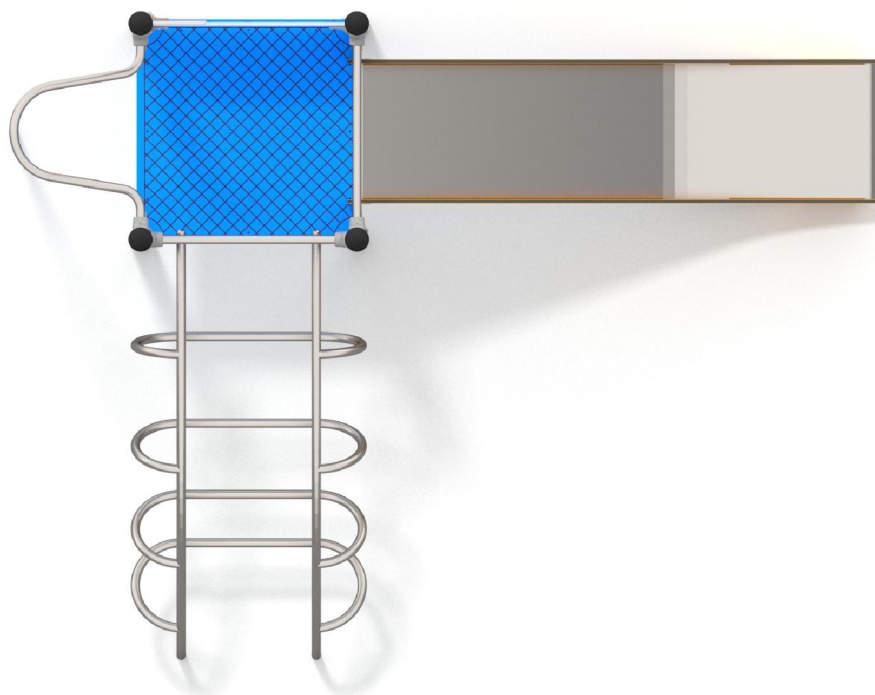

1140

SLIDING

FUN

INTEGRATION

1140

PRODUCT DESCRIPTION

Dimensions: 240 x 322 cm
Impact area: 540 x 672 cm
Overall Height: 313 cm
Free Fall Height: 120 cm
Availability of spare parts: YES
Product compliant with EN 1176-2008: YES
Age group: 3 - 12 years

You must pay attention to the direction of the location of the slide made of stainless steel. The steel part of the slide cannot be directed to the south because it may up (get very hot).